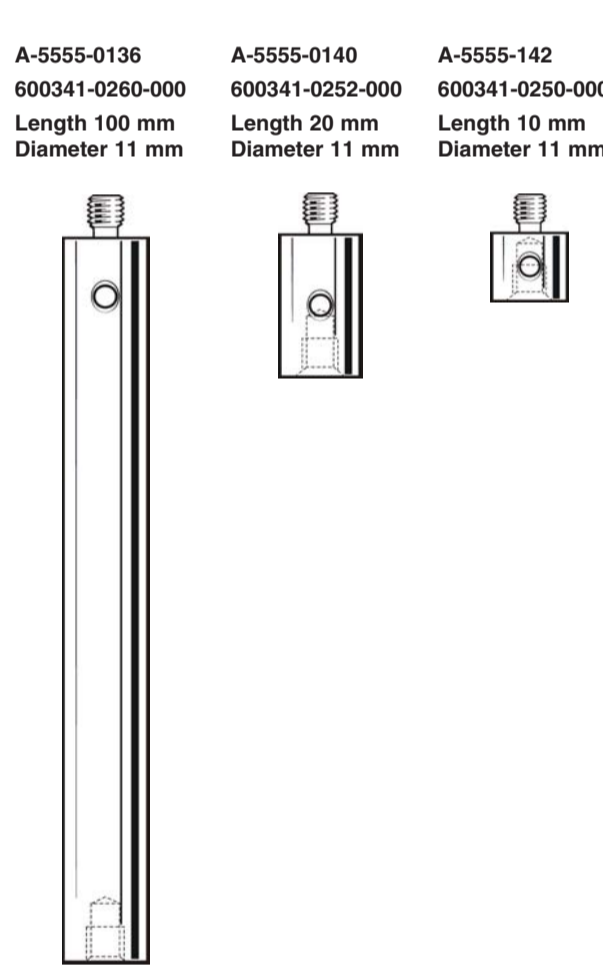

Extensions (stainless steel)