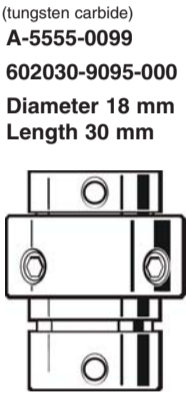

Styli for Zeiss applications

When precision matters insist on genuine Renishaw styli. Don't settle for less!

M5 threaded stylus range

Ruby ball styli (tungsten carbide)

Key

Styli for star styli (tungsten carbide)

Rotational adjustment piece

Holder for styli (1-1.5 mm)

Holder for up to 5 styli

Part number system

Renishaw: A-XXXX-XXXX
Zeiss: 6XXXXX-XXXX-XXX

Ball stems - stepped (tungsten carbide)

Ball stems (tungsten carbide)