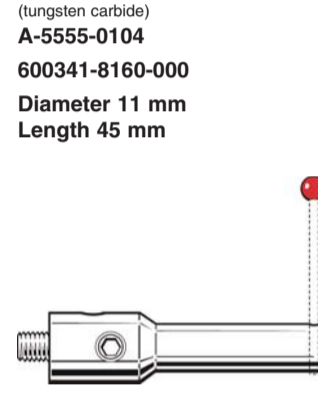

Rotational adjustment piece

Holder for styli (1-1.5 mm)

Holder for up to 5 styli

Part number system

Renishaw: A-XXXX-XXXX
Zeiss: 6XXXXX-XXXX-XXX

Ball stems - stepped (tungsten carbide)

Ball stems (tungsten carbide)