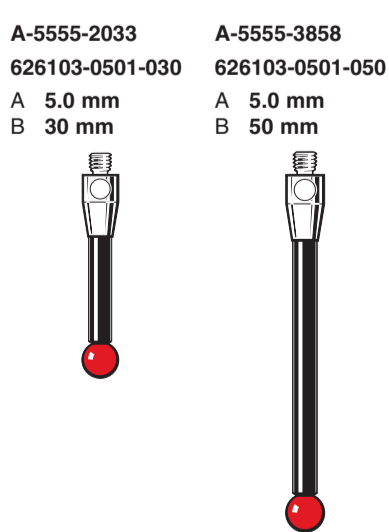

Styli for Zeiss applications

When precision matters insist on genuine Renishaw styli. Don't settle for less!

M5 threaded stylus range

Ruby ball styli (tungsten carbide)

Key

Styli for star styli (tungsten carbide)

Rotational adjustment piece

Holder for styli (1-1.5 mm)

Holder for up to 5 styli

Part number system

Renishaw: A-XXXX-XXXX
Zeiss: 6XXXXX-XXXX-XXX

Ball stems - stepped (tungsten carbide)

Ball stems (tungsten carbide)

Cubes (titanium)

Joints (titanium)

Adaptors (tungsten carbide)

Extensions (aluminium)

Extensions (stainless steel)

Extensions (titanium)

Extensions (thermo stable carbon fibre)

Adaptor plates (aluminium)

M3 tungsten carbide XXT styli

Ruby ball styli

Reference styli XXT (red dot)

Ruby ball styli (carbon fibre)

For all your styli needs and to view the whole range please visit:
www.renishaw.com

Renishaw worldwide