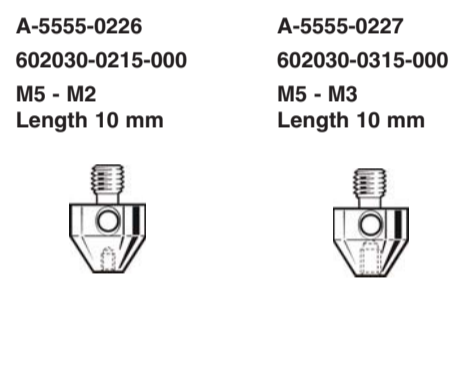

Adaptors (tungsten carbide)