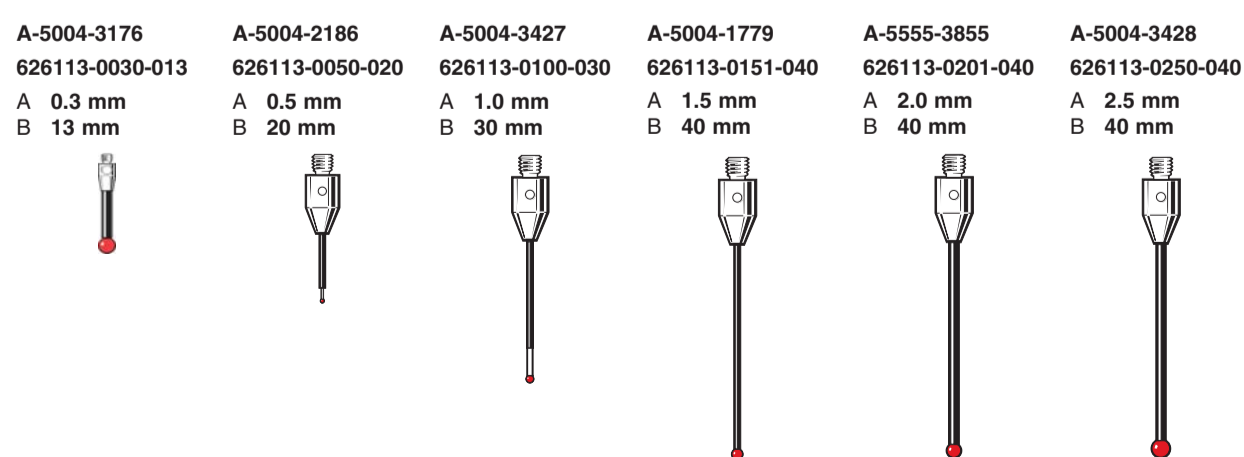

Reference styli XXT (red dot)

Ruby ball styli (carbon fibre)

For all your styli needs and to view the whole range please visit:
www.renishaw.com

Renishaw worldwide

Australia T +61 3 9521 0922 E australia@renishaw.com	Canada T +1 905 828 0104 E canada@renishaw.com	France T +33 1 64 61 84 84 E france@renishaw.com	Hungary T +36 23 502 183 E hungary@renishaw.com	Israel T +972 4 953 6595 E israel@renishaw.com	Malaysia T +60 3 5631 4420 E malaysia@renishaw.com	Russia T +7 495 231 1677 E russia@renishaw.com	South Korea T +82 2 2108 2830 E southkorea@renishaw.com	Switzerland T +41 55 415 50 60 E switzerland@renishaw.com	Turkey T +90 (216) 380 92 40 E turkey@renishaw.com	For all other countries T +44 1453 524524 E international@renishaw.com
Austria T +43 (0) 2236 379790 E austria@renishaw.com	The People's Republic of China T +86 10 8448 5306 E beijing@renishaw.com	Germany T +49 (0) 7127 981-0 E germany@renishaw.com	India T +91 20 6674 6200 E india@renishaw.com	Italy T +39 011 966 10 52 E italy@renishaw.com	The Netherlands T +31 76 543 11 00 E benelux@renishaw.com	Singapore T +65 6897 5466 E singapore@renishaw.com	Spain T +34 93 663 3420 E spain@renishaw.com	Taiwan T +886 (0) 4 2473 3177 E taiwan@renishaw.com	UK (Head Office) T +44 (0)1453 524524 E uk@renishaw.com	
Brazil T +55 11 4195 2866 E brazil@renishaw.com	Czech Republic T +420 548 216 553 E czech@renishaw.com	Hong Kong T +852 2753 0638 E hongkong@renishaw.com	Indonesia T +62 21 2550 2467 E indonesia@renishaw.com	Japan T +81 3 5366 5324 E japan@renishaw.com	Poland T +48 22 577 1180 E poland@renishaw.com	Slovenia T +386 (1) 527 2100 E mail@rfs.si	Sweden T +46 (0) 8 584 90 880 E sweden@renishaw.com	Thailand T +66 2746 9811 E thailand@renishaw.com	USA T +1 847 286 9953 E usa@renishaw.com