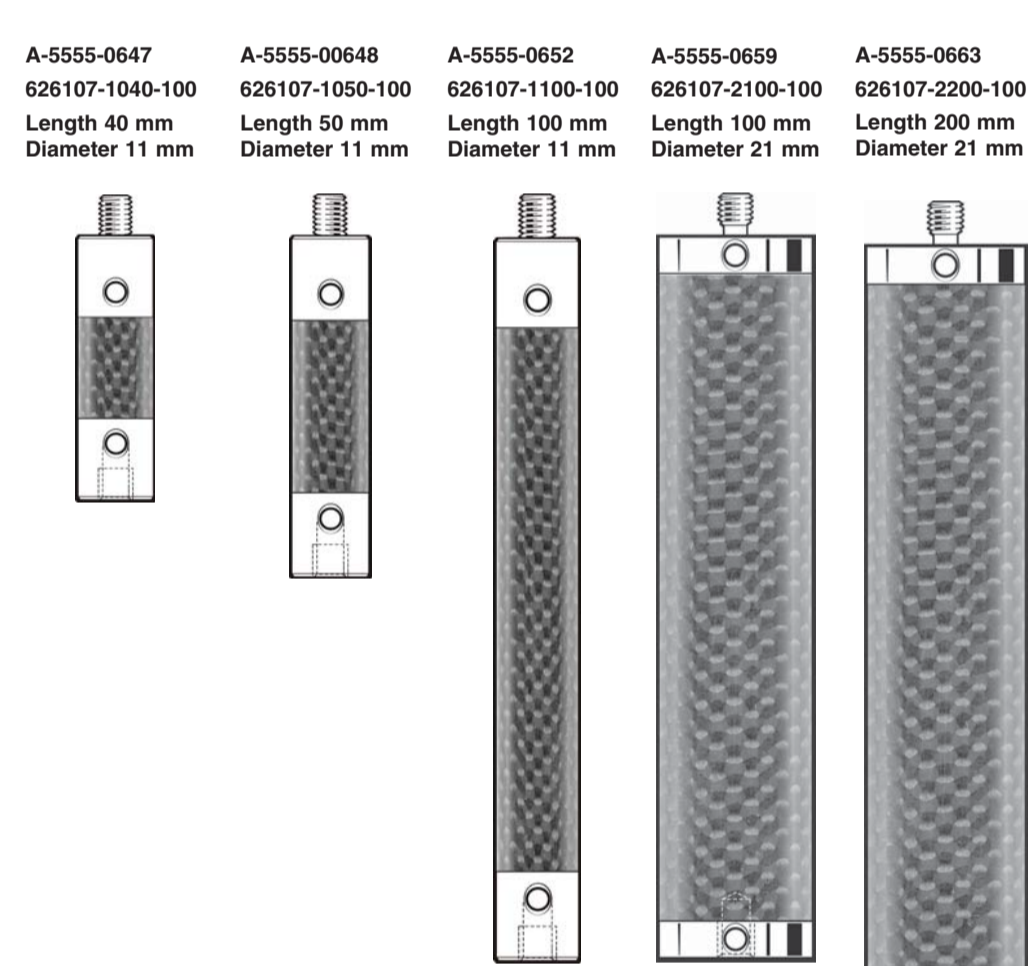

Rotational adjustment piece

Holder for styli (1-1.5 mm)

Holder for up to 5 styli

Part number system

Renishaw: A-XXXX-XXXX
Zeiss: 6XXXXX-XXXX-XXX

Ball stems - stepped (tungsten carbide)

Ball stems (tungsten carbide)

Cubes (titanium)

Joints (titanium)

Adaptors (tungsten carbide)

Extensions (aluminium)

Extensions (stainless steel)

Extensions (titanium)

Extensions (thermo stable carbon fibre)

Adaptor plates (aluminium)

M3 tungsten carbide XXT styli

Ruby ball styli

Reference styli XXT (red dot)

Ruby ball styli (carbon fibre)

For all your styli needs and to view the whole range please visit:
www.renishaw.com

Renishaw worldwide