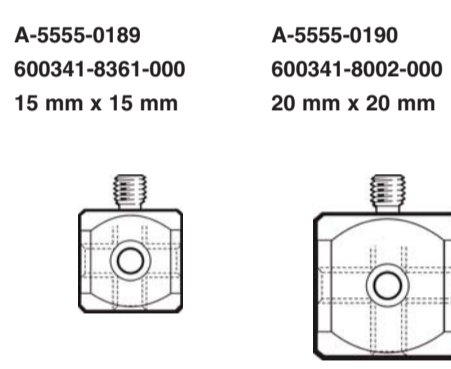

Cubes (titanium)