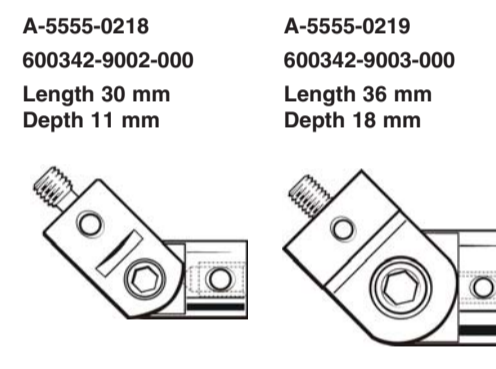

Joints (titanium)