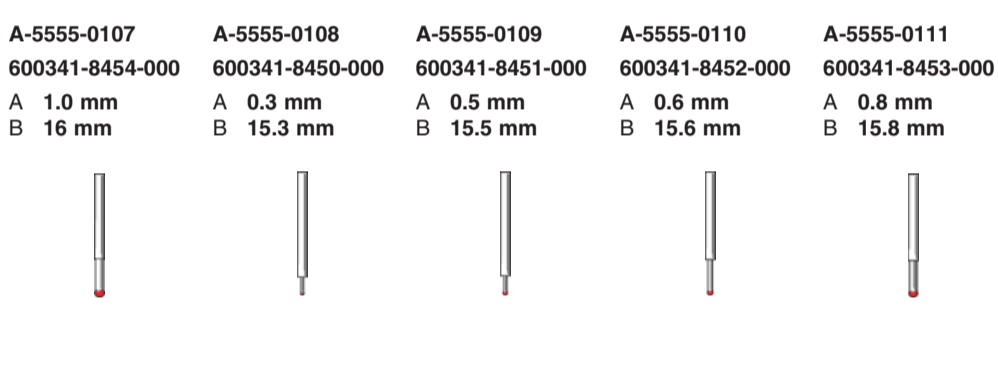

Rotational adjustment piece

Holder for styli (1-1.5 mm)

Holder for up to 5 styli

Part number system

Renishaw: A-XXXX-XXXX
Zeiss: 6XXXXX-XXXX-XXX

Ball stems - stepped (tungsten carbide)

Ball stems (tungsten carbide)