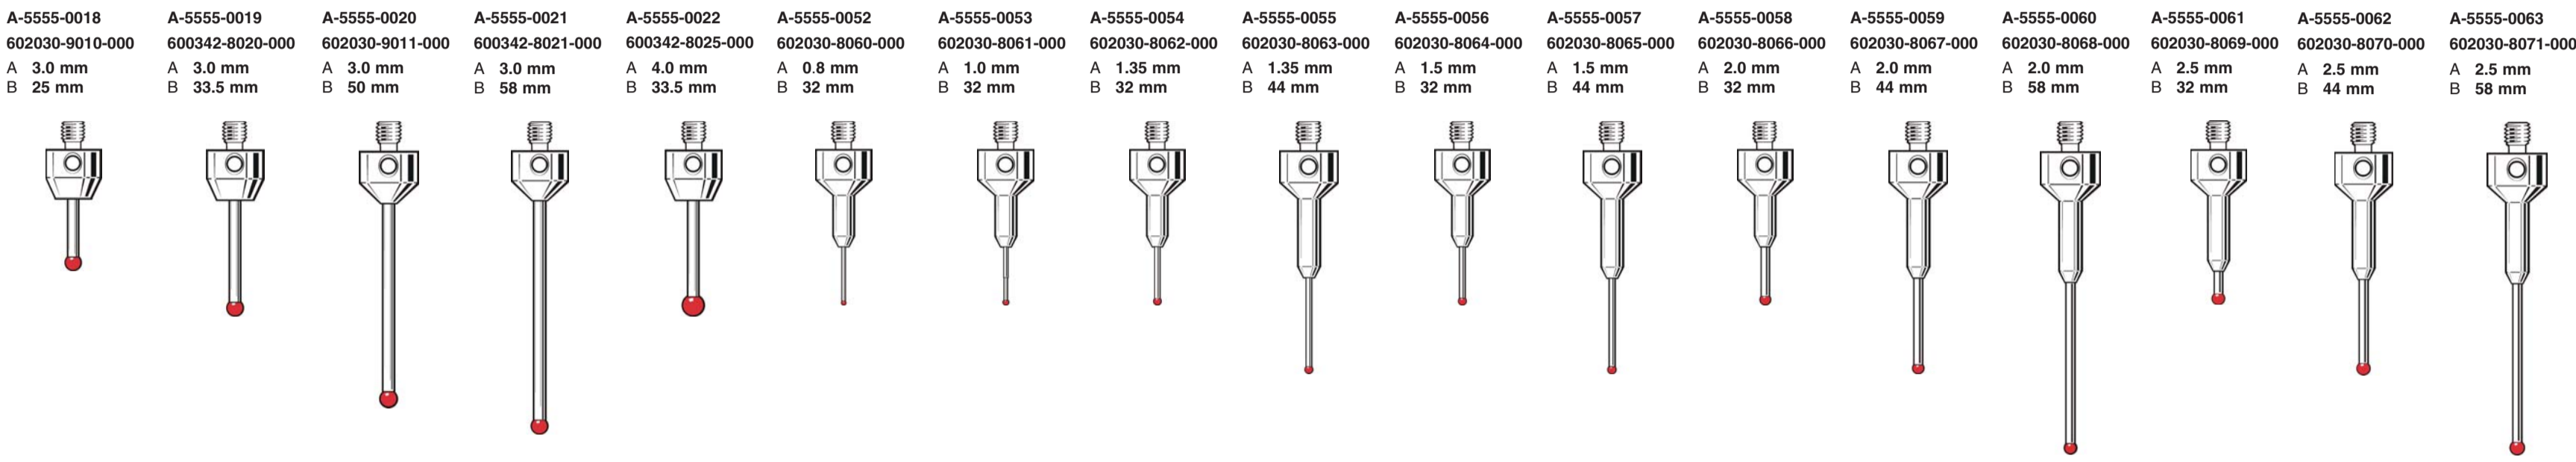

Styli for Zeiss applications

When precision matters insist on genuine Renishaw styli. Don't settle for less!

M5 threaded stylus range

Ruby ball styli (tungsten carbide)

Key

Styli for star styli (tungsten carbide)

Rotational adjustment piece

Holder for styli (1-1.5 mm)

Holder for up to 5 styli

Part number system

Renishaw: A-XXXX-XXXX
Zeiss: 6XXXXX-XXXX-XXX

Ball stems - stepped (tungsten carbide)

Ball stems (tungsten carbide)