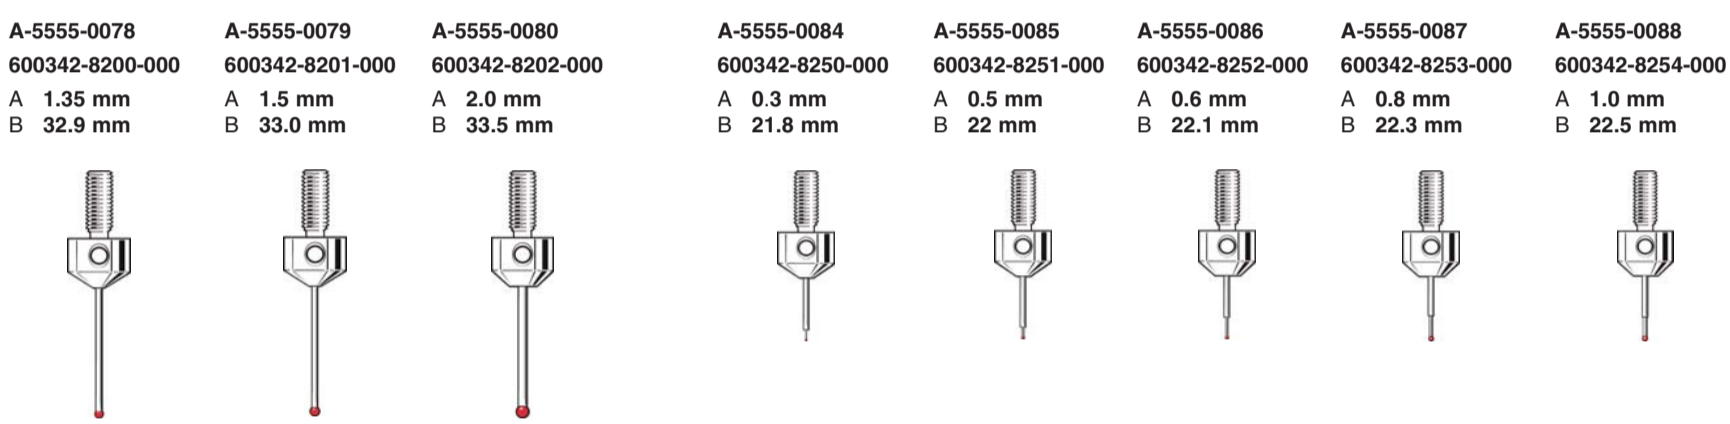

Styli for Zeiss applications

When precision matters insist on genuine Renishaw styli. Don't settle for less!

M5 threaded stylus range

Ruby ball styli (tungsten carbide)

Key

Styli for star styli (tungsten carbide)

Rotational adjustment piece

Holder for styli (1-1.5 mm)

Holder for up to 5 styli

Part number system

Renishaw: A-XXXX-XXXX
Zeiss: 6XXXXX-XXXX-XXX

Ball stems - stepped (tungsten carbide)

Ball stems (tungsten carbide)