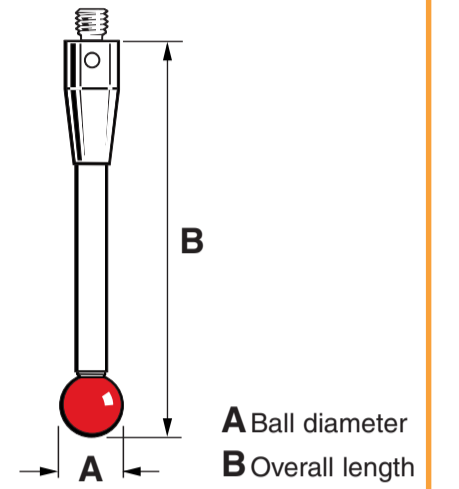

Styli for Zeiss applications

When precision matters insist on genuine Renishaw styli. Don't settle for less!

M5 threaded stylus range

Ruby ball styli (tungsten carbide)

Key

Styli for star styli (tungsten carbide)

Rotational adjustment piece

Holder for styli (1-1.5 mm)

Holder for up to 5 styli

Part number system

Renishaw: A-XXXX-XXXX
Zeiss: 6XXXXX-XXXX-XXX

Ball stems - stepped (tungsten carbide)

Ball stems (tungsten carbide)

M3 tungsten carbide XXT styli

Ruby ball styli

Reference styli XXT (red dot)

Ruby ball styli (carbon fibre)

For all your styli needs and to view the whole range please visit:
www.renishaw.com

Renishaw worldwide