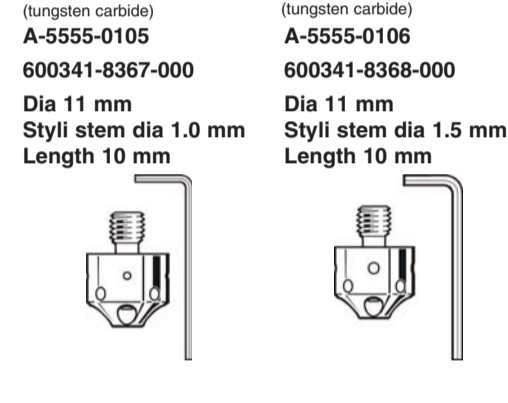

Styli for Zeiss applications

When precision matters insist on genuine Renishaw styli. Don't settle for less!

M5 threaded stylus range

Ruby ball styli (tungsten carbide)

Key

Styli for star styli (tungsten carbide)

Rotational adjustment piece

Holder for styli (1-1.5 mm)

Holder for up to 5 styli

Part number system

Renishaw: A-XXXX-XXXX
Zeiss: 6XXXXX-XXXX-XXX

Ball stems - stepped (tungsten carbide)

Ball stems (tungsten carbide)

M3 tungsten carbide XXT styli

Ruby ball styli

Reference styli XXT (red dot)

Ruby ball styli (carbon fibre)

For all your styli needs and to view the whole range please visit:
www.renishaw.com

Renishaw worldwide