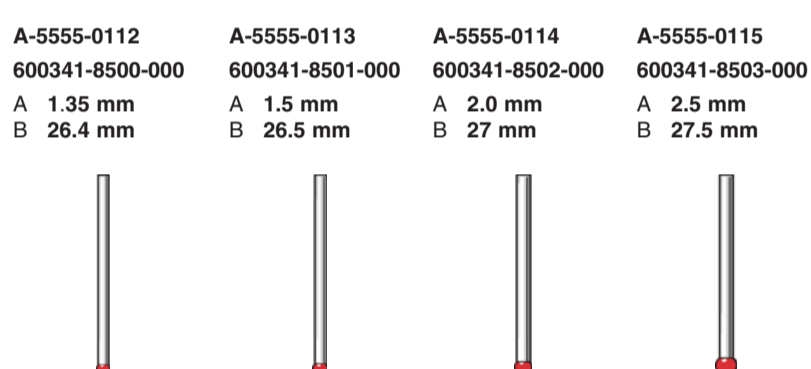

Rotational adjustment piece

Holder for styli (1-1.5 mm)

Holder for up to 5 styli

Part number system

Renishaw: A-XXXX-XXXX
Zeiss: 6XXXXX-XXXX-XXX

Ball stems - stepped (tungsten carbide)

Ball stems (tungsten carbide)