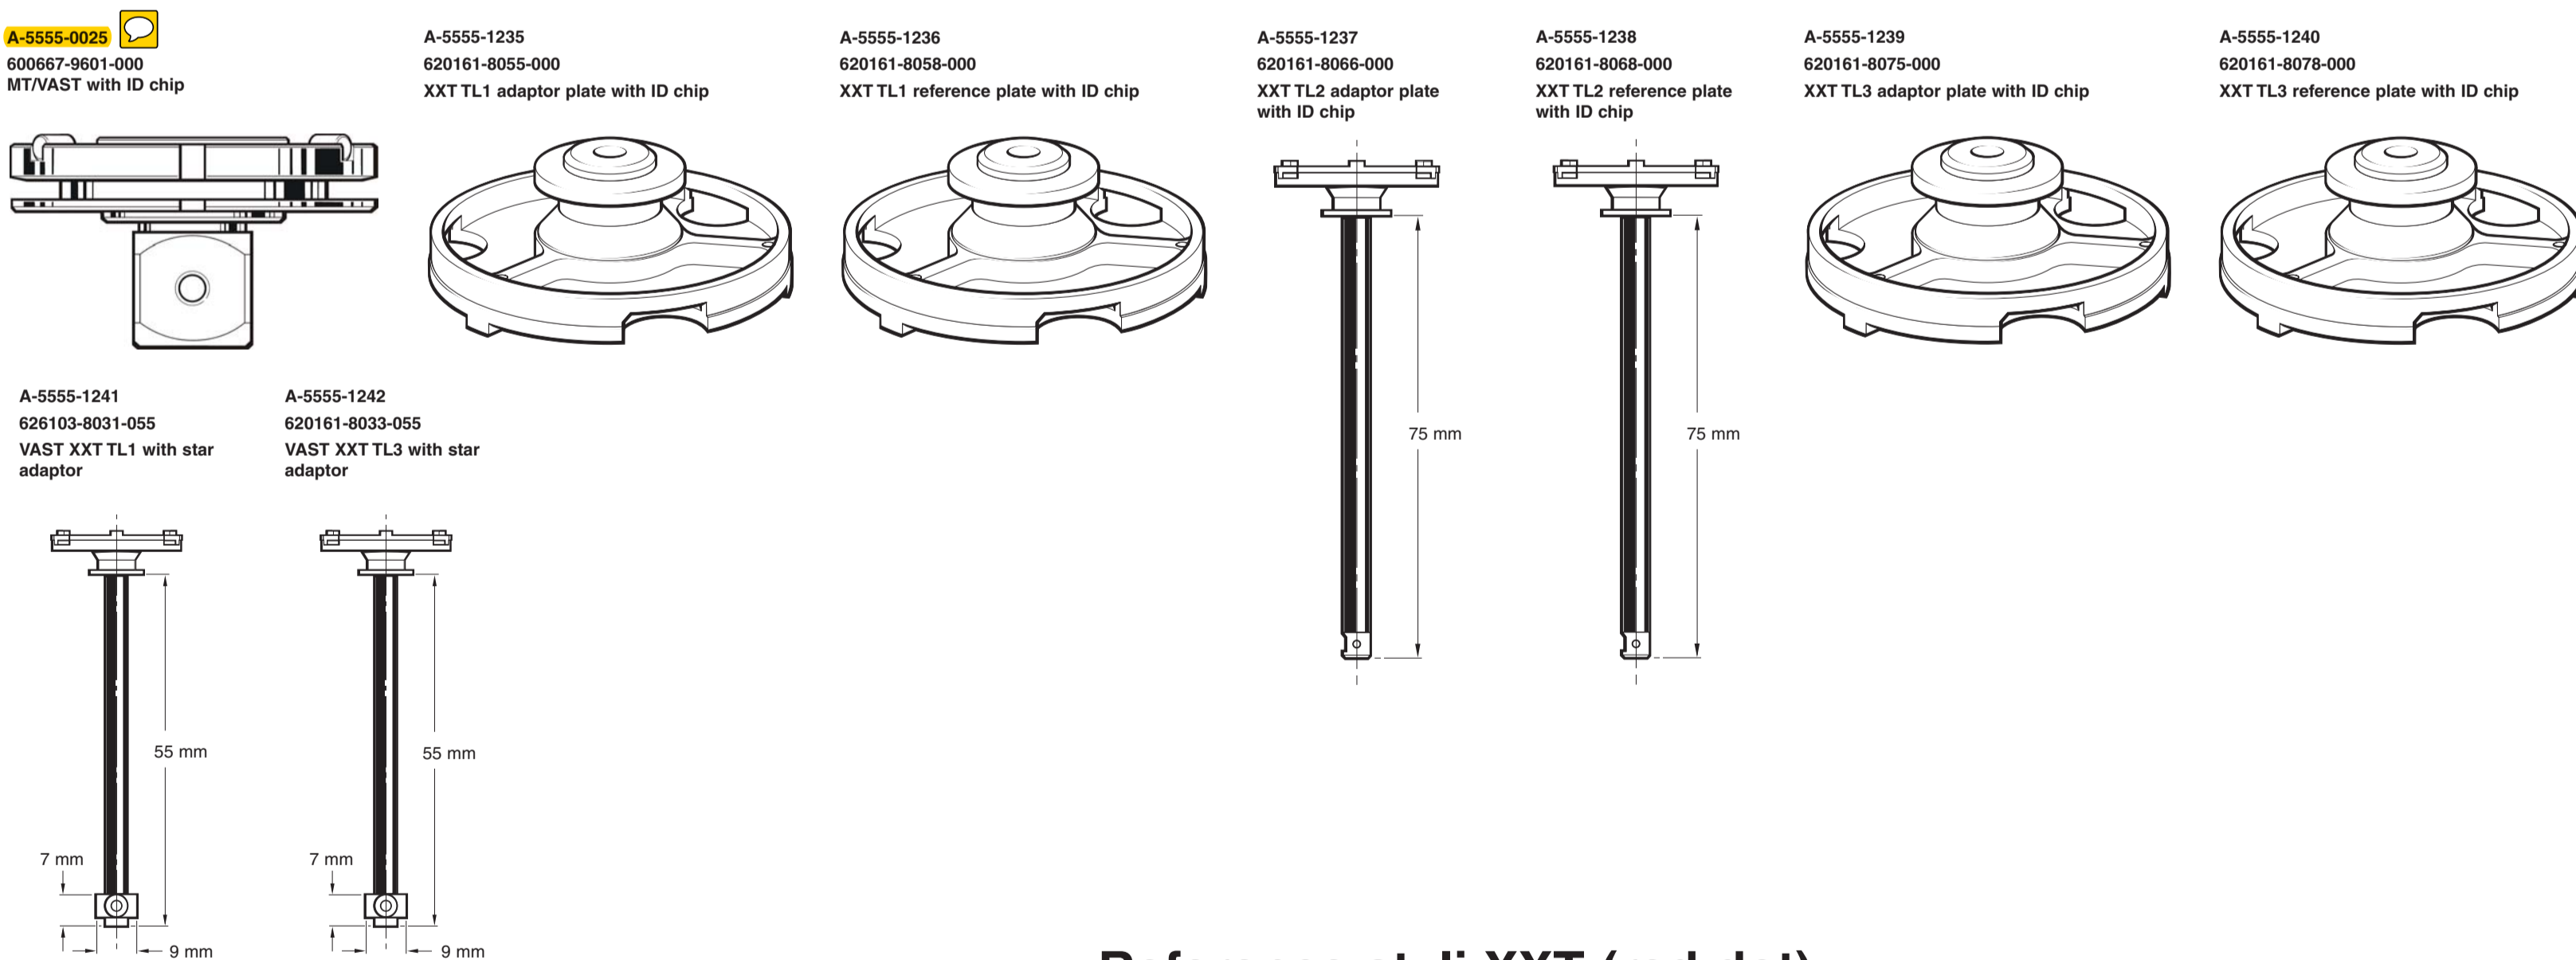

Adaptor plates (aluminium)

M3 tungsten carbide XXT styli

Ruby ball styli