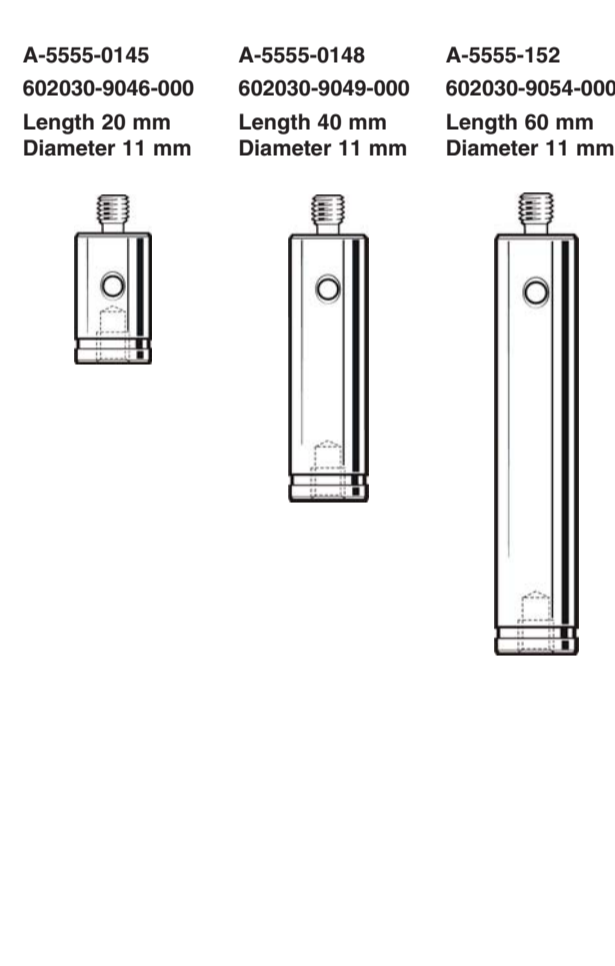

Rotational adjustment piece

Holder for styli (1-1.5 mm)

Holder for up to 5 styli

Part number system

Renishaw: A-XXXX-XXXX
Zeiss: 6XXXXX-XXXX-XXX

Ball stems - stepped (tungsten carbide)

Ball stems (tungsten carbide)

Cubes (titanium)

Joints (titanium)

Adaptors (tungsten carbide)

Extensions (aluminium)

Extensions (stainless steel)

Extensions (titanium)

Extensions (thermo stable carbon fibre)

Adaptor plates (aluminium)

M3 tungsten carbide XXT styli

Ruby ball styli

Reference styli XXT (red dot)

Ruby ball styli (carbon fibre)

For all your styli needs and to view the whole range please visit:
www.renishaw.com

Renishaw worldwide