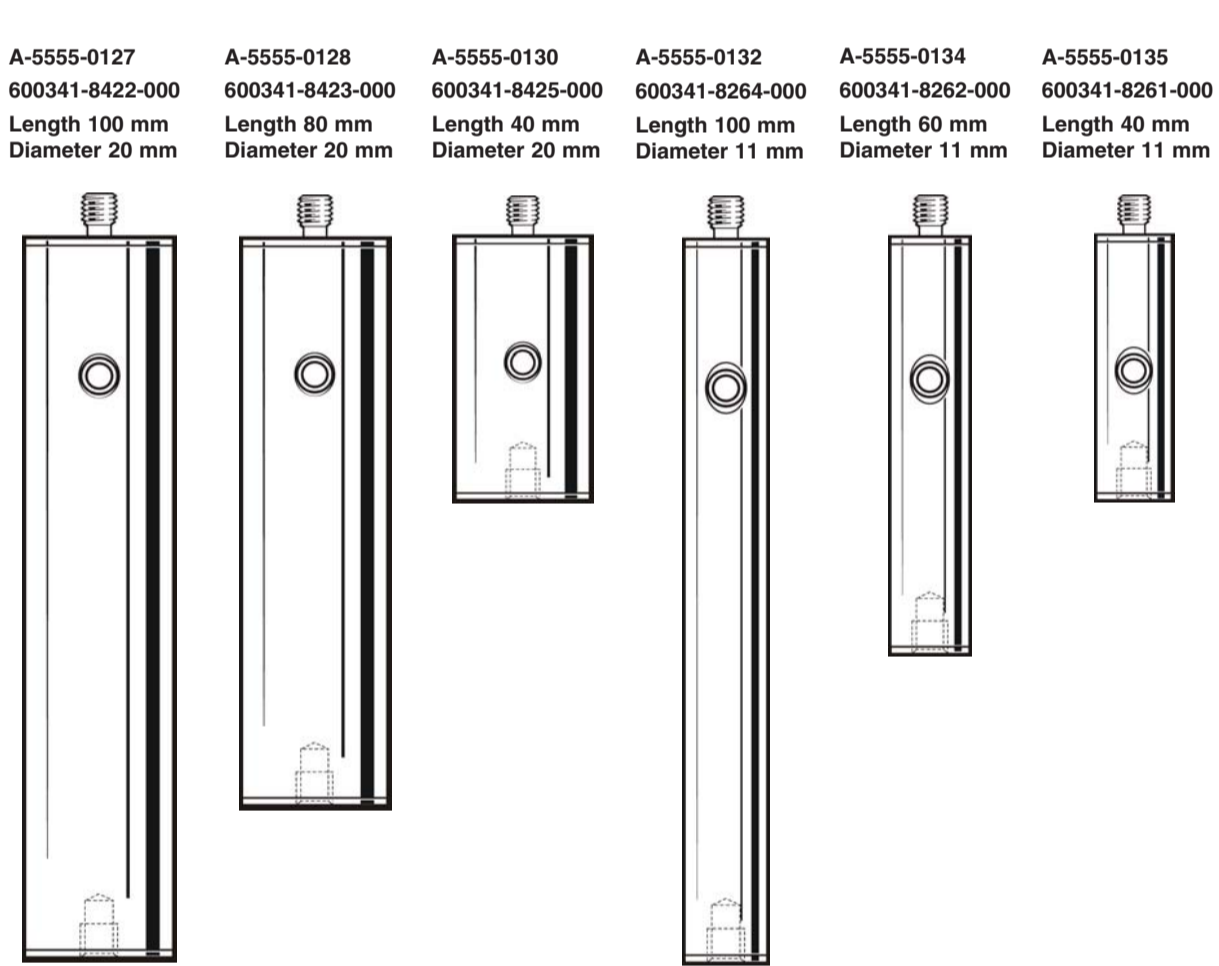

Rotational adjustment piece

Holder for styli (1-1.5 mm)

Holder for up to 5 styli

Part number system

Renishaw: A-XXXX-XXXX
Zeiss: 6XXXXX-XXXX-XXX

Ball stems - stepped (tungsten carbide)

Ball stems (tungsten carbide)

Cubes (titanium)

Joints (titanium)

Adaptors (tungsten carbide)

Extensions (aluminium)

Extensions (stainless steel)

Extensions (titanium)

Extensions (thermo stable carbon fibre)

Adaptor plates (aluminium)